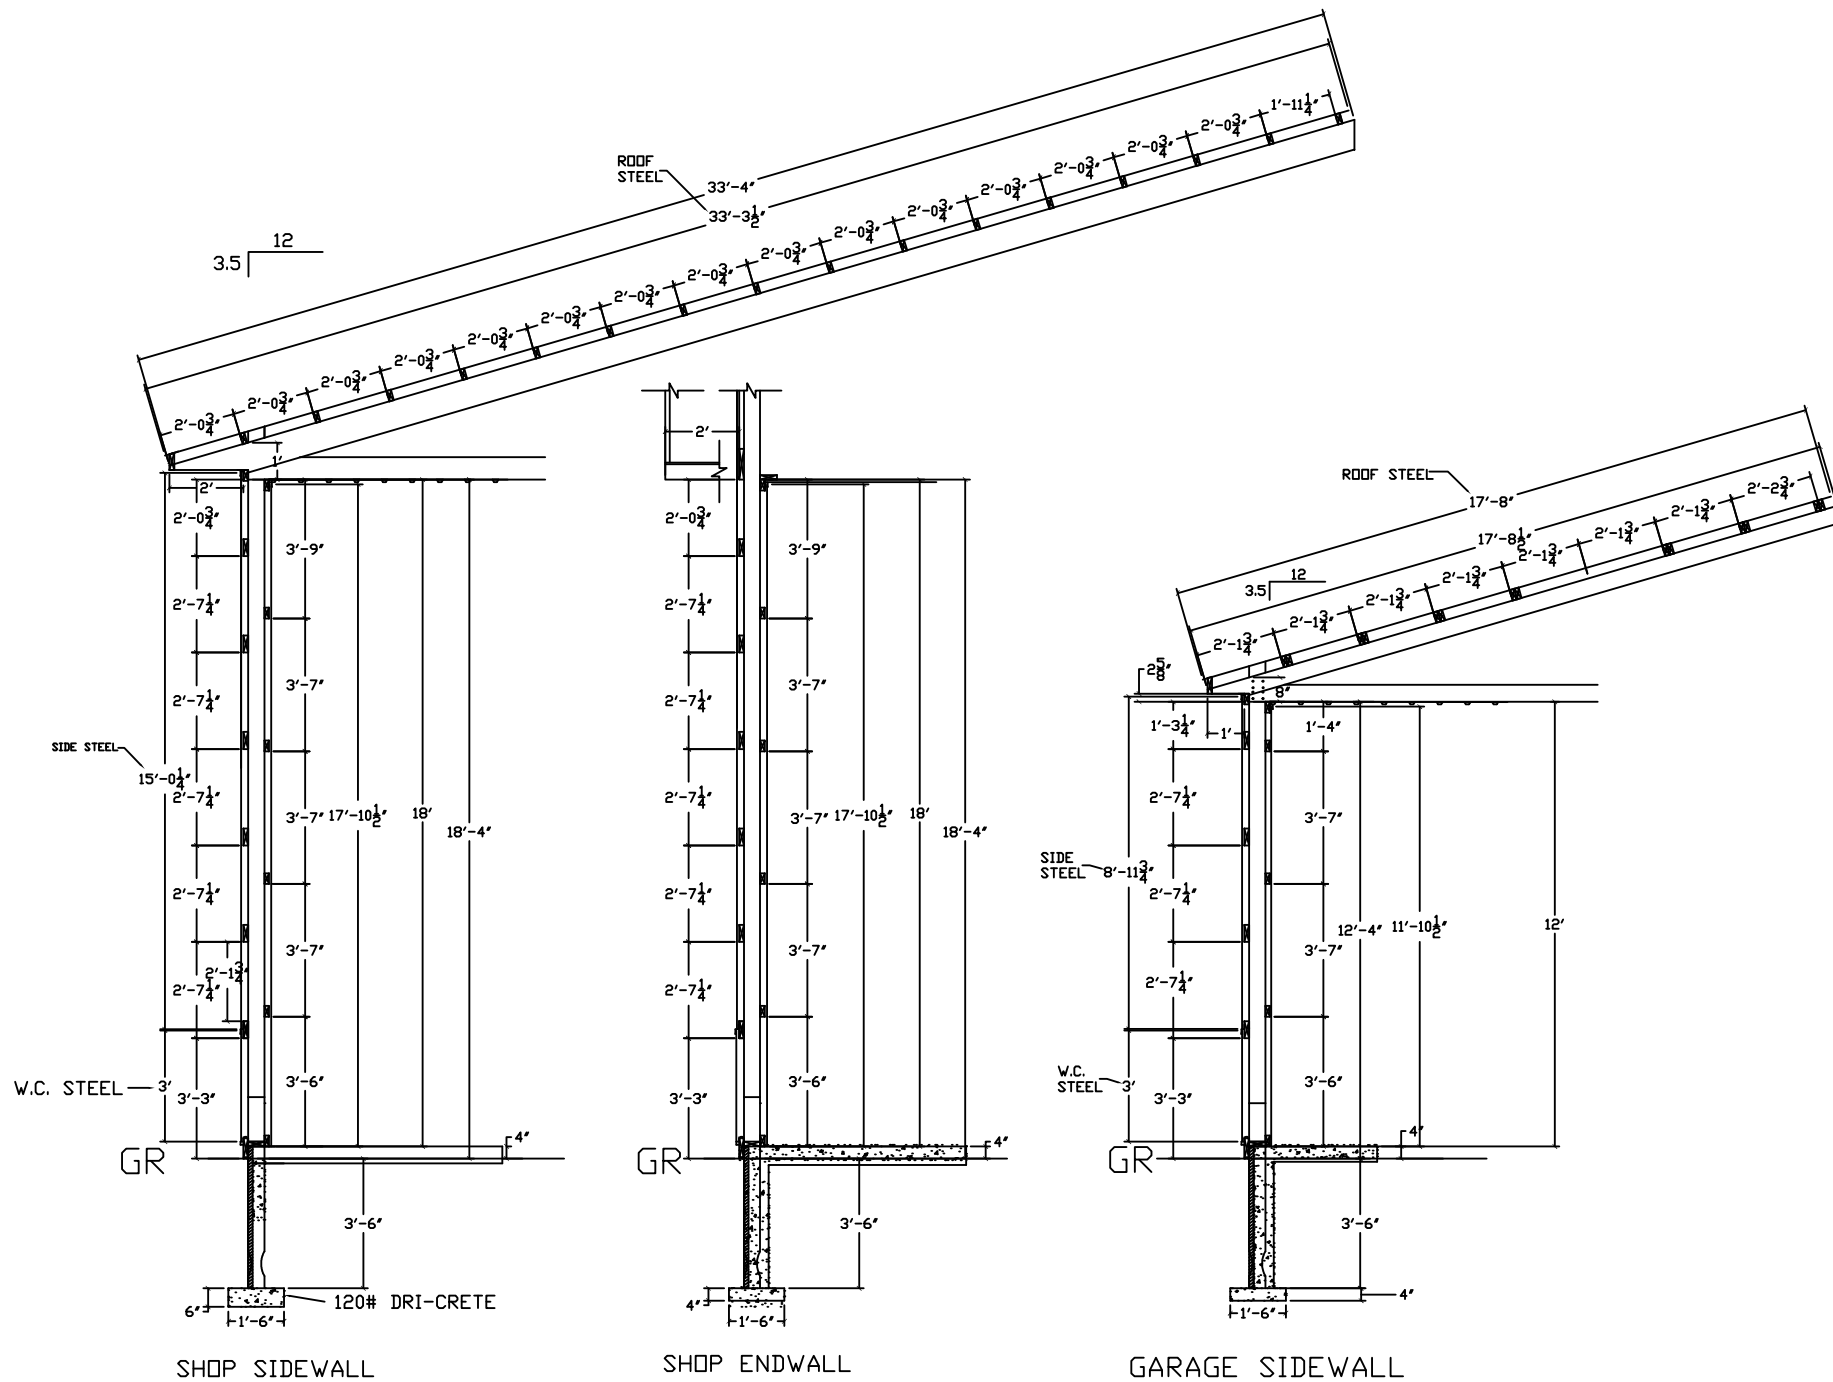

GREINER BUILDINGS INC.
 2088 250TH ST. WASHINGTON, IA

JOB NAME: ROSSITER

SHEET: 1 OF 2

DRAWN BY: NOLAN GERBER

DATE: 11-23-15

GREINER BUILDINGS INC.
 2088 250TH ST. WASHINGTON, IA

JOB NAME: ROSSITER

SHEET: 2 OF 2

DRAWN BY: NOLAN GERBER

DATE: 11-23-15